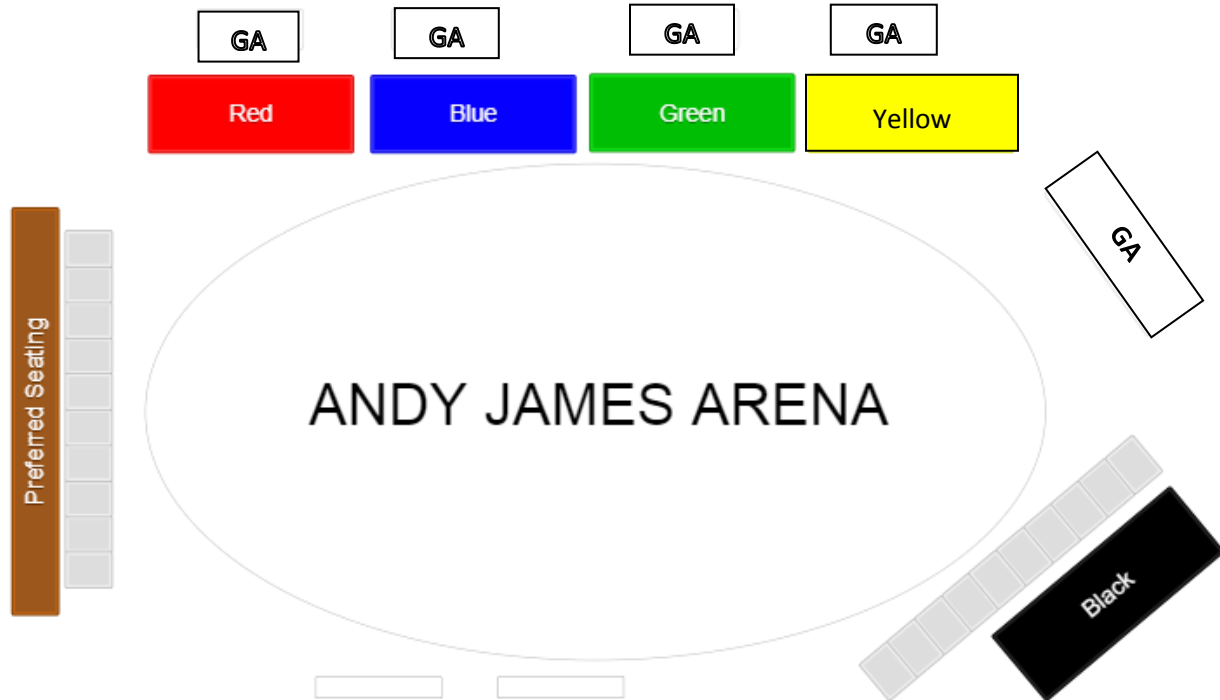

### Wednesday, Thursday, Friday

**Adult** General Admission (GA) - \$13.00

**Child** (12 & Under) General Admission - \$7.00

**Adult** Reserved – Main Bleachers - \$15.00

\*Red, Blue, Green, Yellow

**Child** Reserved – Main Bleachers \$9.00

\*Red, Blue, Green, Yellow

**Preferred** Seating Reserved - \$17.00

\*no child price in this section

**Black Section** Reserved - \$15.00

\*no child price in this section

### Saturday

**Adult** General Admission (GA) - \$15.00

**Child** (12 & Under) General Admission - \$8.00

**Adult** Reserved – Main Bleachers - \$17.00

\*Red, Blue, Green, Yellow

**Child** Reserved – Main Bleachers \$10.00

\*Red, Blue, Green, Yellow

**Preferred** Seating Reserved - \$19.00

\*no child price in this section

**Black Section** Reserved - \$17.00

\*no child price in this section