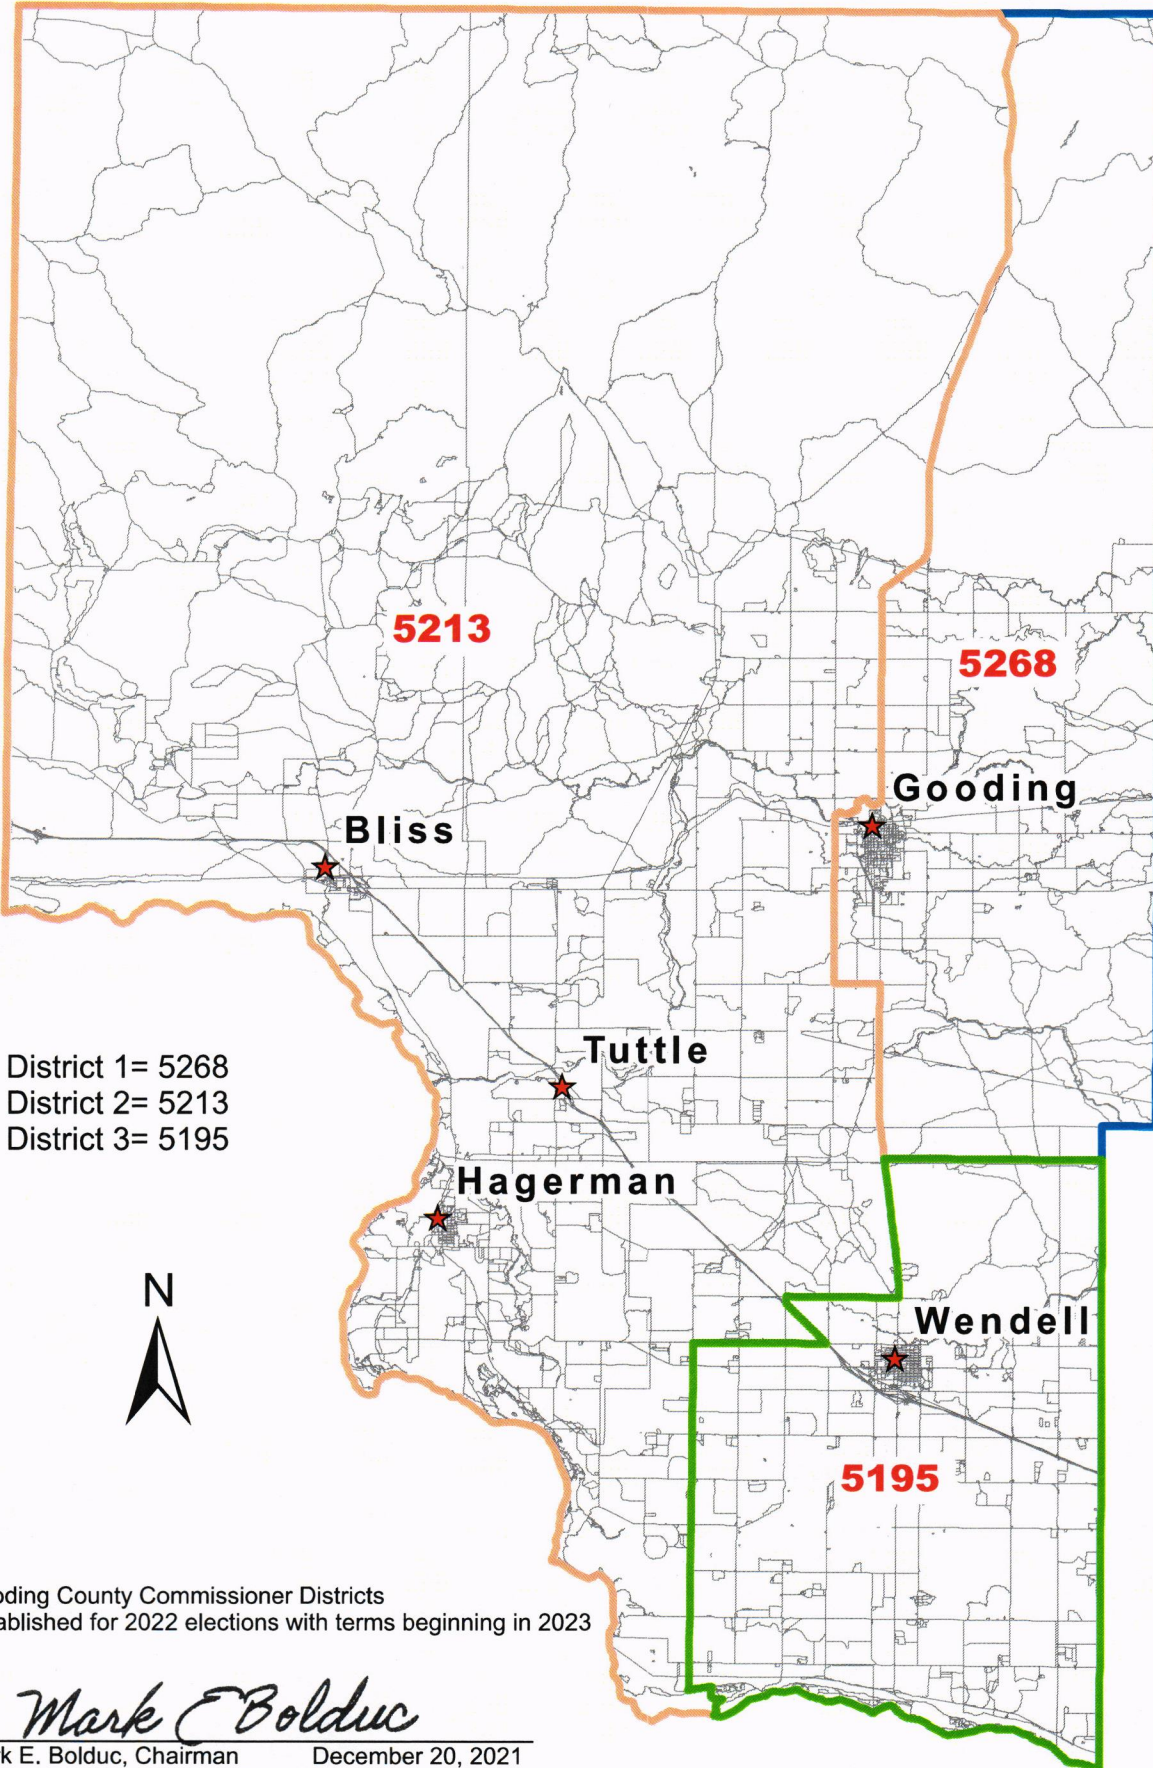

2023 GOODING COUNTY COMMISSIONER DISTRICTS

- 100 East
- 200 East
- 300 East
- 400 East
- 500 East
- 600 East
- 700 East
- 800 East
- 900 East
- 1000 East
- 1100 East
- 1200 East
- 1300 East
- 1400 East
- 1500 East
- 1600 East
- 1700 East
- 1800 East
- 1900 East
- 2000 East
- 2100 East
- 2200 East
- 2300 East
- 2400 East
- 2500 East

- 100 South
- 200 South
- 300 South
- 400 South
- 500 South
- 600 South
- 700 South
- 800 South
- 900 South
- 1000 South
- 1100 South
- 1200 South
- 1300 South
- 1400 South
- 1500 South
- 1600 South
- 1700 South
- 1800 South
- 1900 South
- 2000 South
- 2100 South
- 2200 South
- 2300 South
- 2400 South
- 2500 South
- 2600 South
- 2700 South
- 2800 South
- 2900 South
- 3000 South
- 3100 South
- 3200 South
- 3300 South
- 3400 South
- 3500 South
- 3600 South
- 3700 South
- 3800 South

District 1= 5268
 District 2= 5213
 District 3= 5195

Gooding County Commissioner Districts
 Established for 2022 elections with terms beginning in 2023

Mark E Bolduc

Mark E. Bolduc, Chairman

December 20, 2021